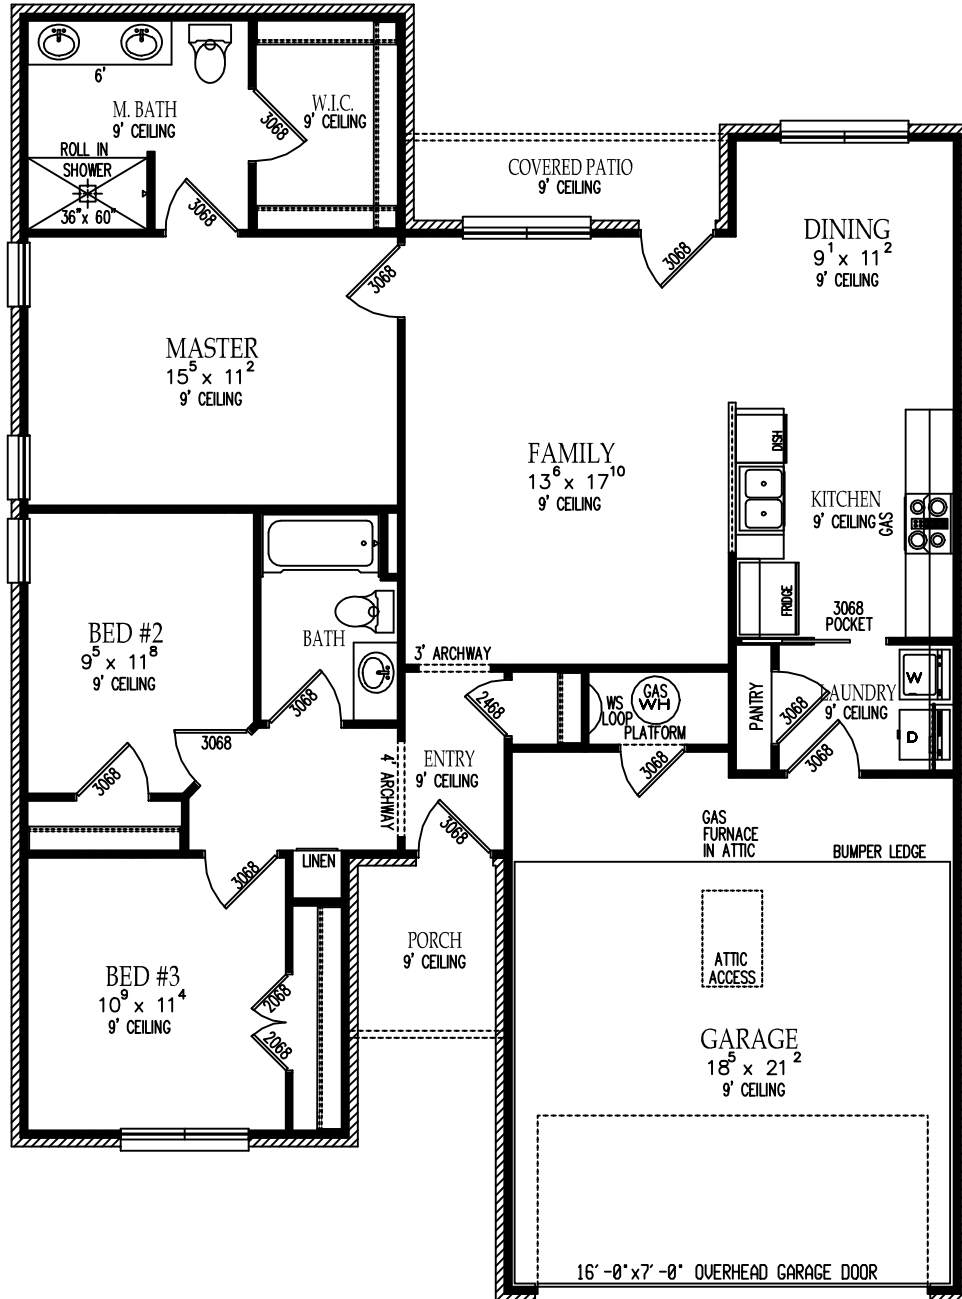

STONEBRIDGE COLLECTION

"THE REGENCY HANDICAP"

(3 BEDROOM, 2 BATH OPTION)

1,335 Livable sq.ft.
39'-11" WIDE X 54'-1" DEEP

"THE REGENCY"

THE REGENCY