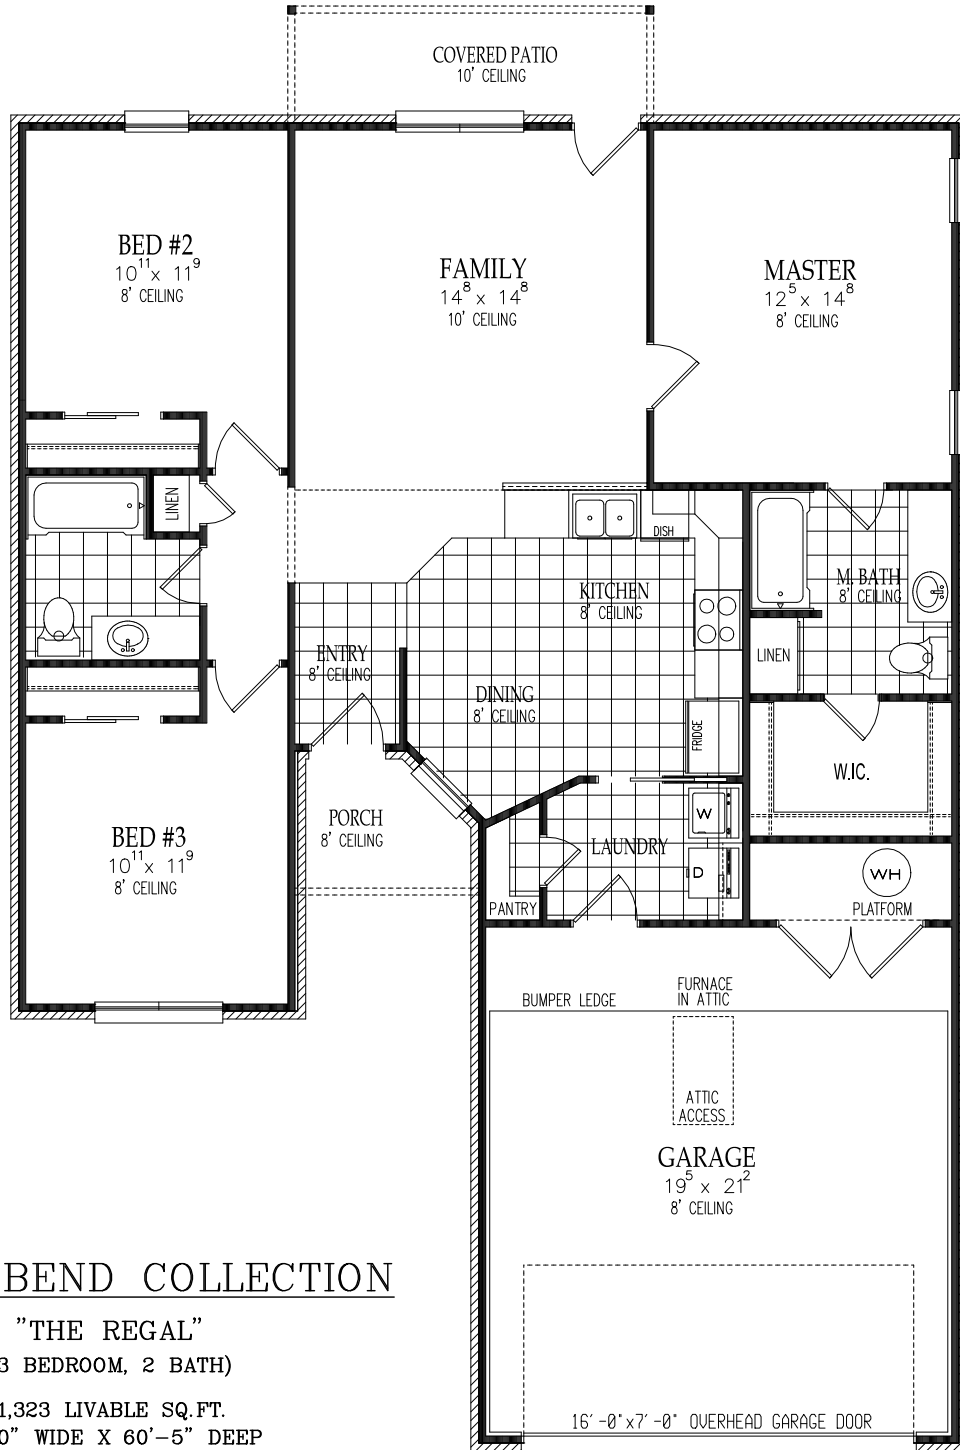

"THE REGAL"

THE REGAL 1323

WILLOW BEND COLLECTION

"THE REGAL"

(3 BEDROOM, 2 BATH)

1,323 LIVABLE SQ.FT.

40'-0" WIDE X 60'-5" DEEP