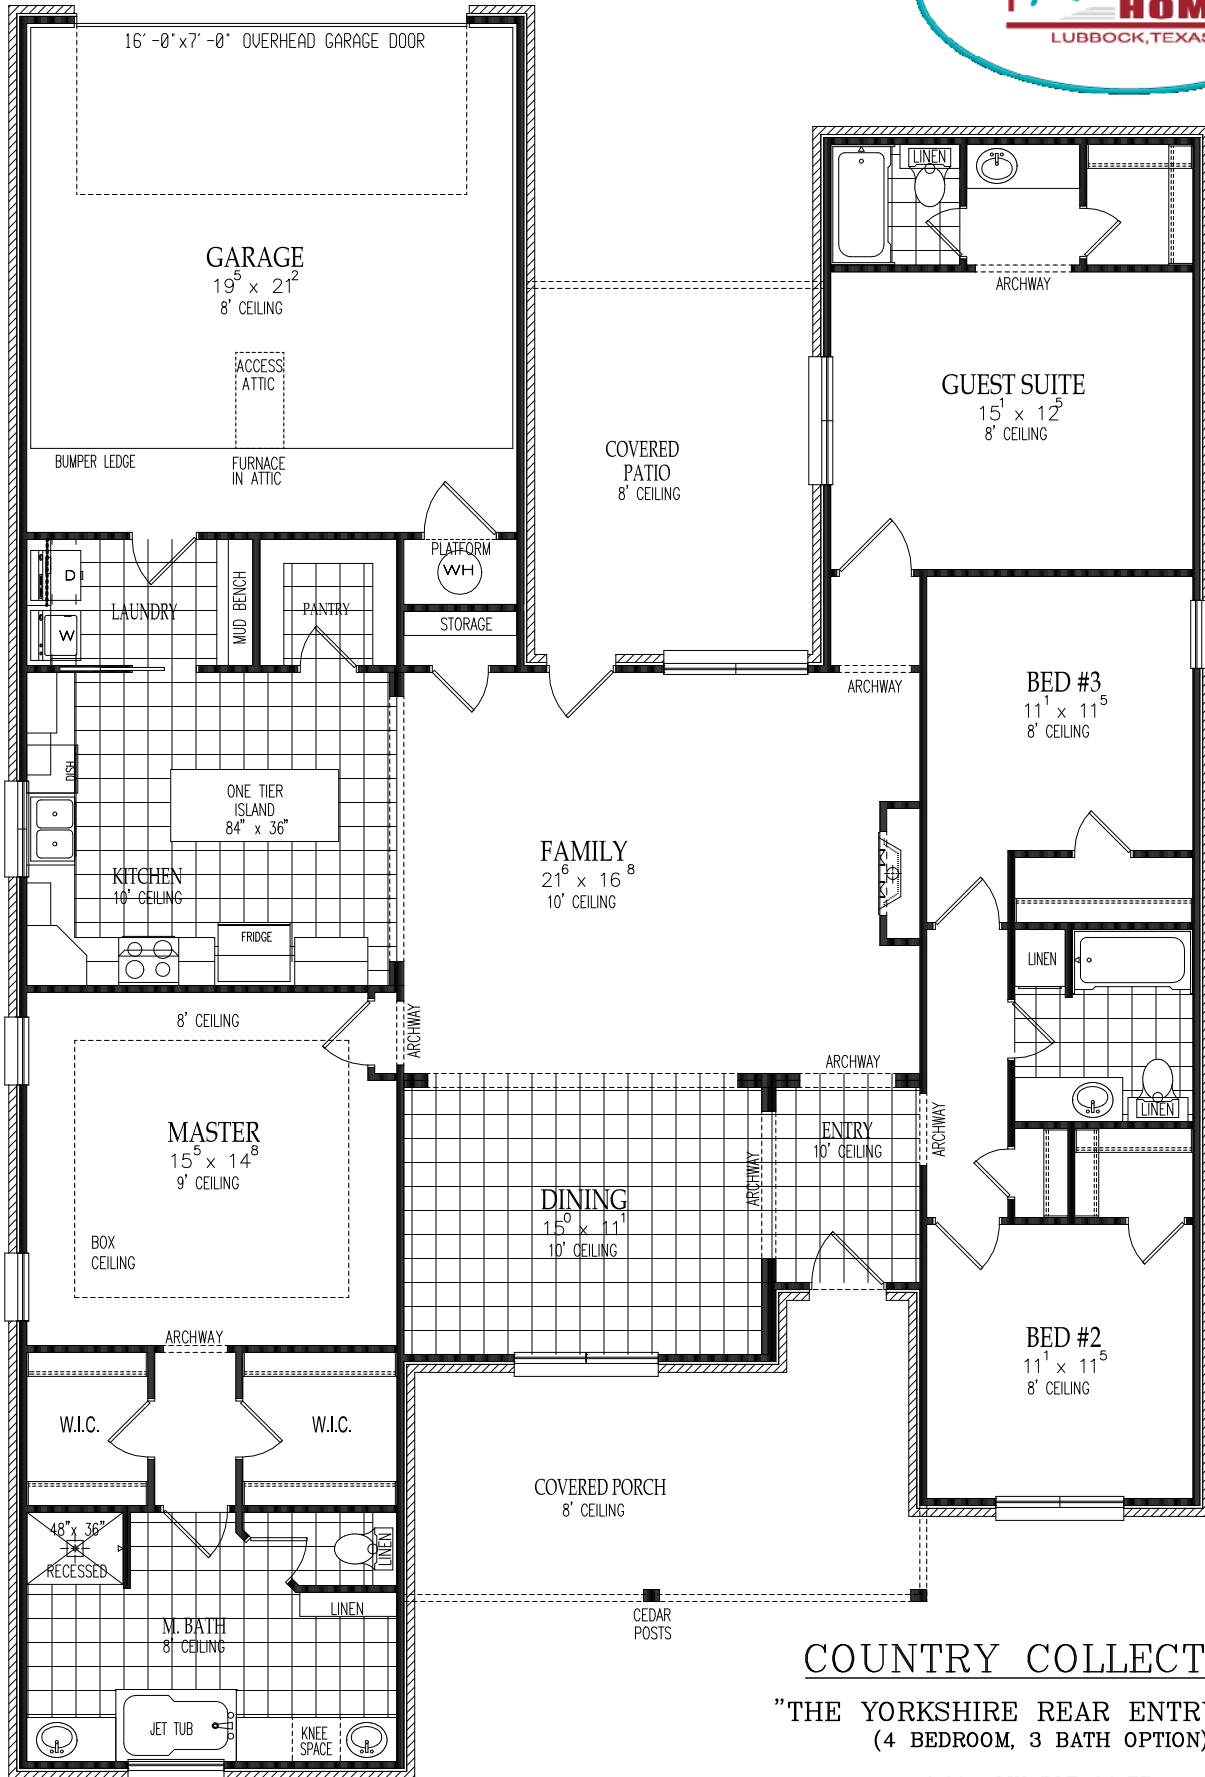

"THE YORKSHIRE REAR ENTRY" COUNTRY COLLECTION

THE YORKSHIRE 2304 COUNTRY COLLECTION

COUNTRY COLLECTION

"THE YORKSHIRE REAR ENTRY 2304"
(4 BEDROOM, 3 BATH OPTION)

2,304 LIVABLE SQ.FT.

50'-0" Wide x 73'-10" deep