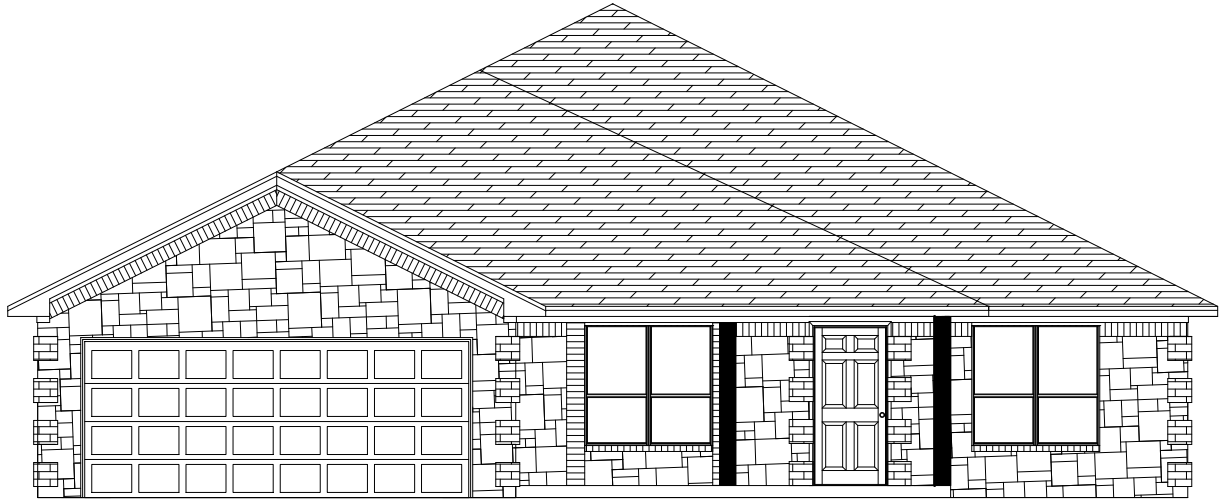

"THE SAGEWOOD 1767" COUNTRY COLLECTION

THE SAGEWOOD 1767 COUNTRY COLLECTION

COUNTRY COLLECTION

"THE SAGEWOOD 1767"

1,767 Livable sq.ft.
 47'-11" Wide x 60'-5" deep