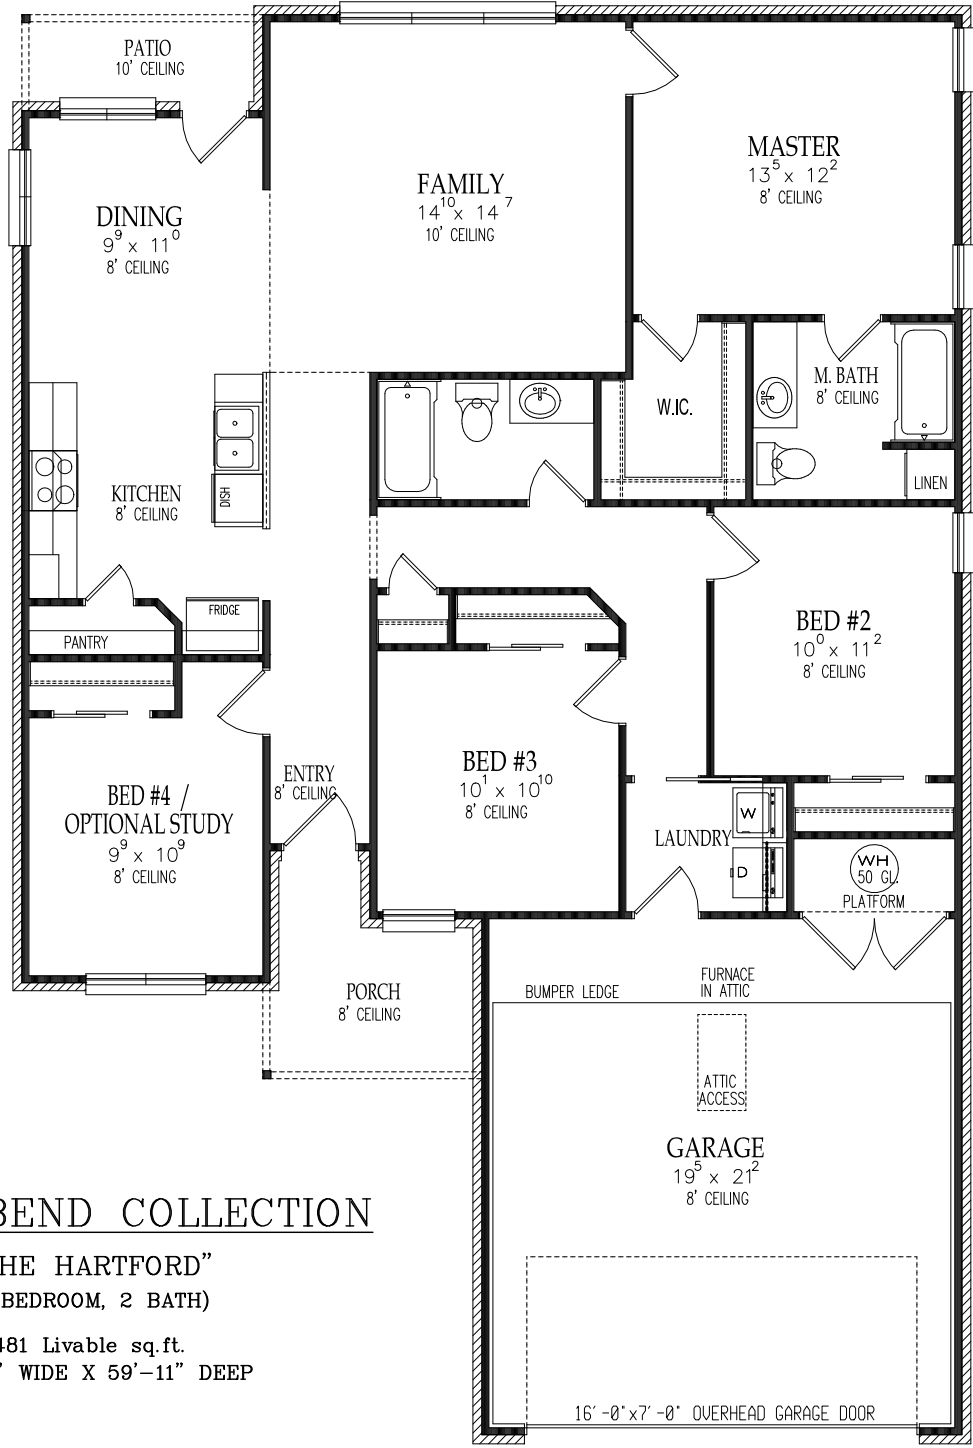

"THE HARTFORD"

FRONT ELEVATION

WILLOW BEND COLLECTION

"THE HARTFORD"
(3 BEDROOM, 2 BATH)

1,481 Livable sq.ft.
39'-11" WIDE X 59'-11" DEEP